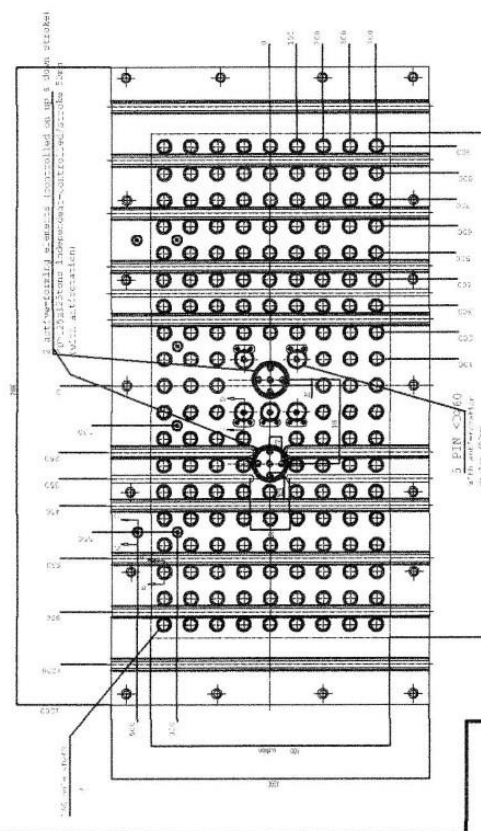

RAM TABLE

FIXED TABLE

NOTE: all pins-holes ($\phi 50/\phi 60$) will have metallic-coverts

FRONT

-DISTRIBUTION OF T-SLOTS AND PIN HOLES
-SAME DISTRIBUTION OF T-SLOTS IN THE LOWER TABLE AND UPPER RAM

S.S.P.
HERVANI (Grup Hicola)
Press type EDNH 1200/000
15536-RT-2