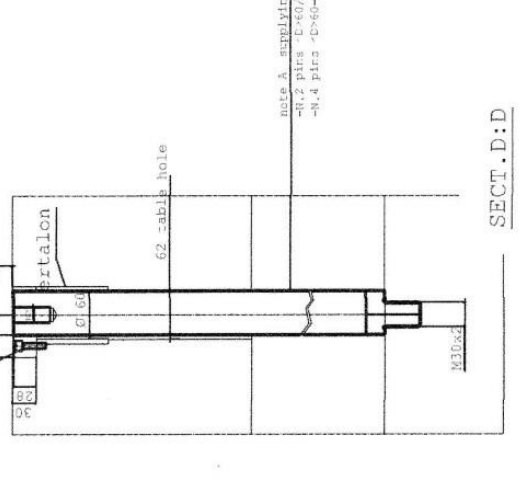

RAM TABLE

FIXED TABLE

NOTE: all pins-holes ($\phi 50/\phi 60$) will have metallic-coverts

FRONT

-DISTRIBUTION OF T-SLOTS AND PIN HOLES
-SAME DISTRIBUTION OF T-SLOTS IN THE LOWER TABLE AND UPPER RAM

S.S.P.
HERVANI (Grup Hicola)
Press type EDNH 1200/000
15536-RT-2