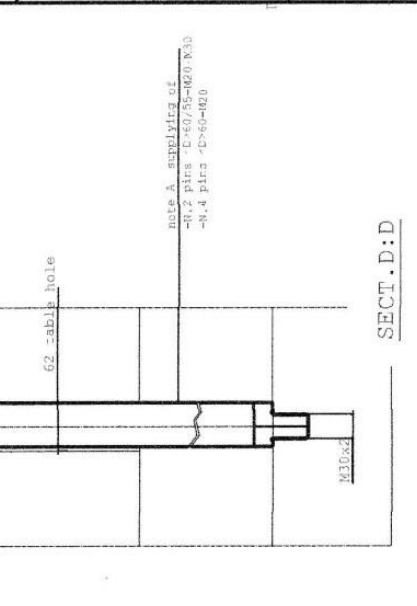

RAM TABLE

FIXED TABLE

NOTE: all pins-holes ($\phi 50/\phi 60$) will have metallic-coverts

FRONT

-DISTRIBUTION OF T-SLOTS AND PIN HOLES
-SAME DISTRIBUTION OF T-SLOTS IN THE LOWER TABLE AND UPPER RAM

S.S.P.
HERVANI (Grup Hicola)
Press type EDNH 1200/000
15536-RT-2