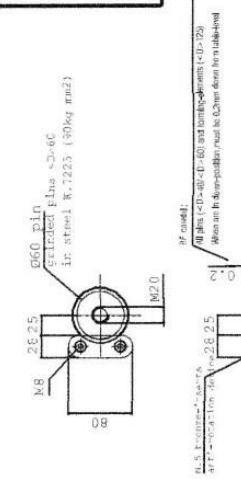

RAM TABLE

FIXED TABLE

NOTE: all pins-holes ($\phi 50/\phi 60$) will have metallic-coverts

FRONT

-DISTRIBUTION OF T-SLOTS AND PIN HOLES
-SAME DISTRIBUTION OF T-SLOTS IN THE LOWER TABLE AND UPPER RAM

S.S.P.
HERVANI (Grup Hicola)
Press type EDNH 1200/000
15536-RT-2